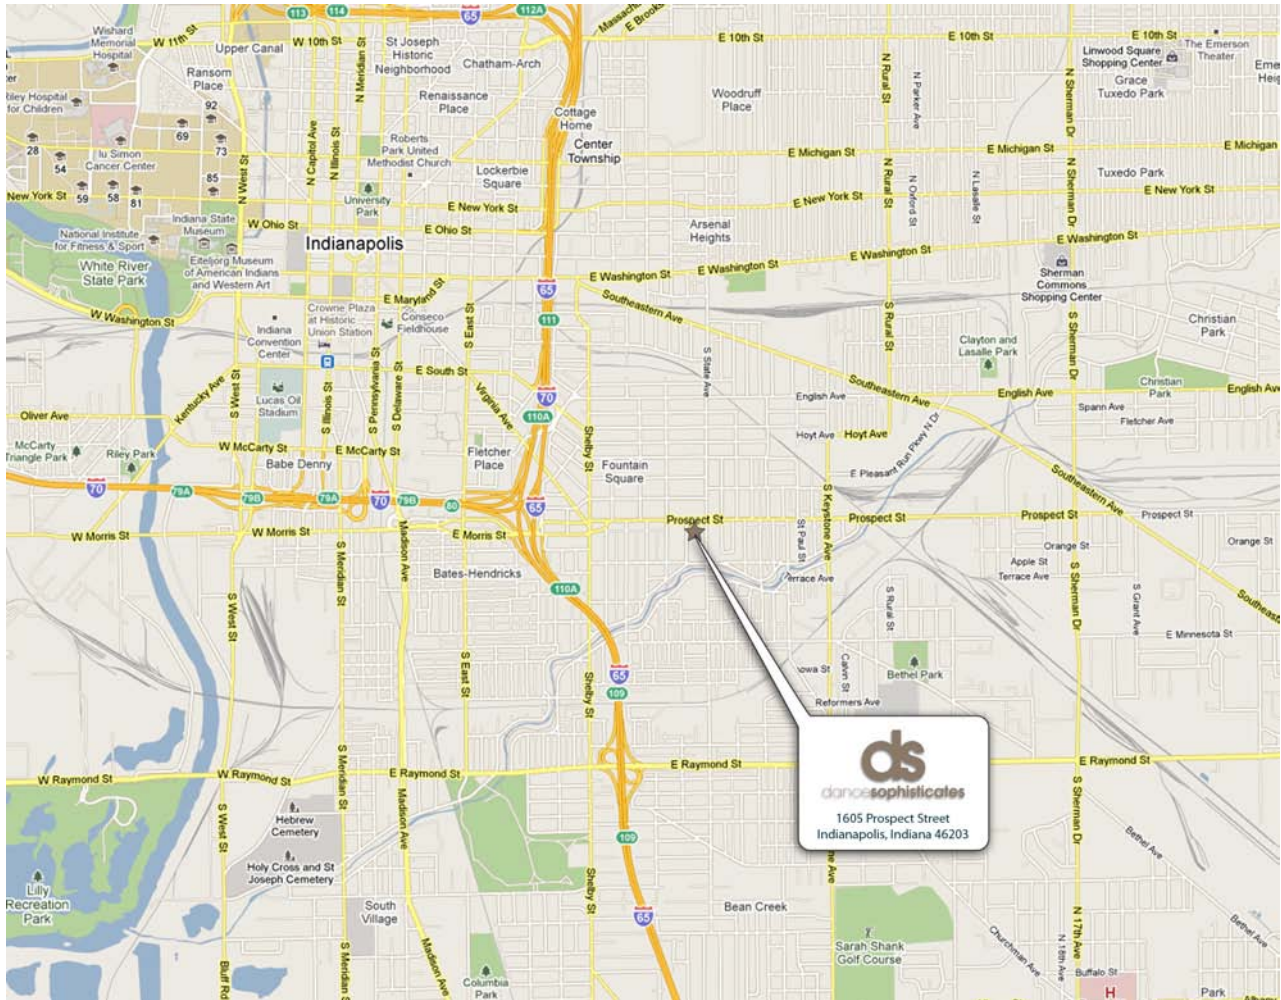

1605 Prospect Street, Indianapolis, IN 46203  
 Located on the Southside of Indianapolis, in the Historic Fountain Square district

**From I-70 West**

- Take I-70 into downtown
- Take Exit 79A at West Street
- Turn Right (South) on West Street ½ Block to Morris Street
- Turn Left (East) on Morris Street
- Take Morris Street East through Fountain Square till it becomes Prospect Street
- 1605 Prospect will be on the right hand side (South) of the road

**From I-65 North**

- Take I-65 South
- Take Exit 110A at Prospect/Morris
- Turn Left (South) on East Street 2 Blocks to Morris Street **[DO NOT TURN ON PROSPECT YET]**
- Turn Left (East) on Morris Street
- Take Morris Street East through Fountain Square till it becomes Prospect Street
- 1605 Prospect will be on the right hand side (South) of the road

**From I-65 South**

- Take I-65 into downtown
- Take Exit 110A at Morris /Prospect
- Turn Right (East) on Morris Street
- Take Morris Street East through Fountain Square till it becomes Prospect Street
- 1605 Prospect will be on the right hand side (South) of the road